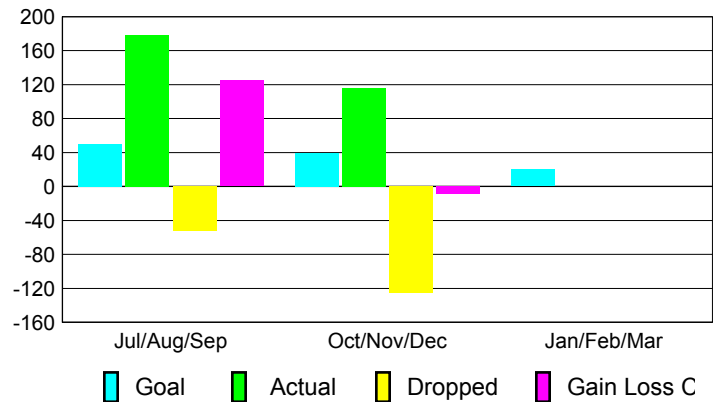

### YTD Status Quo Clubs 2012-2013

Status Quo Clubs Compared to Status Quo Members

## MEMBERSHIP

Membership Results  
2012-2013

Membership  
2011-2012

Month	Net Memb Goal	Actual New Memb	Actual Dropped Memb	Gain/Loss of Memb	Gain/Loss of Memb
Jul/Aug/Sep	50	178	-53	125	99
Oct/Nov/Dec	40	116	-125	-9	-19
Jan/Feb/Mar	20	0	0	0	23
<b>Totals</b>	<b>110</b>	<b>294</b>	<b>-178</b>	<b>116</b>	<b>103</b>

### Membership Results 2012-2013

Goal, New, Dropped, Gain/Loss

### Comparison of Membership Gain/Loss

Current Year Compared to the Previous Year