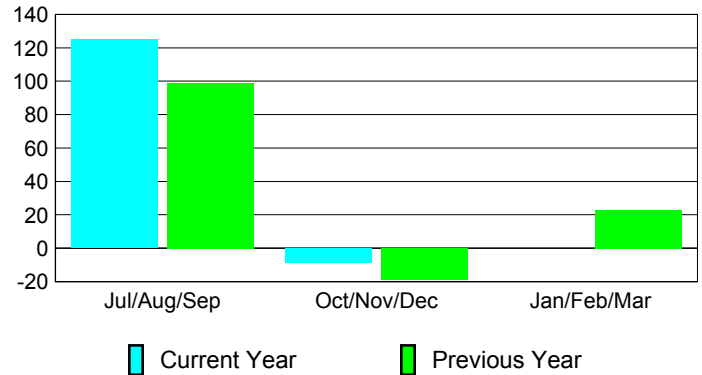

Comparison of Membership Gain/Loss

Current Year Compared to the Previous Year