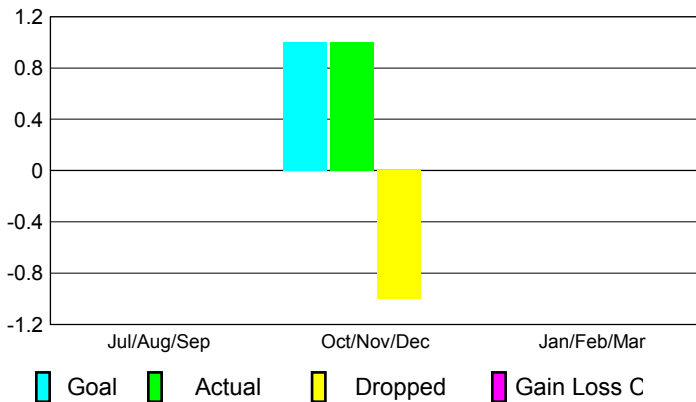

## CLUBS

Club Results  
2012-2013

Clubs  
2011-2012

Month	New Club Goal	Actual New Clubs	Actual Dropped Clubs	Gain/Loss of Clubs	Gain/Loss of Clubs
Jul/Aug/Sep	0	0	0	0	0
Oct/Nov/Dec	1	1	-1	0	0
Jan/Feb/Mar	0	0	0	0	0
<b>Totals</b>	<b>1</b>	<b>1</b>	<b>-1</b>	<b>0</b>	<b>0</b>

### Club Results 2012-2013

Goal, New, Dropped, Gain/Loss

### Comparison of Club Gain/Loss

Current Year Compared to the Previous Year